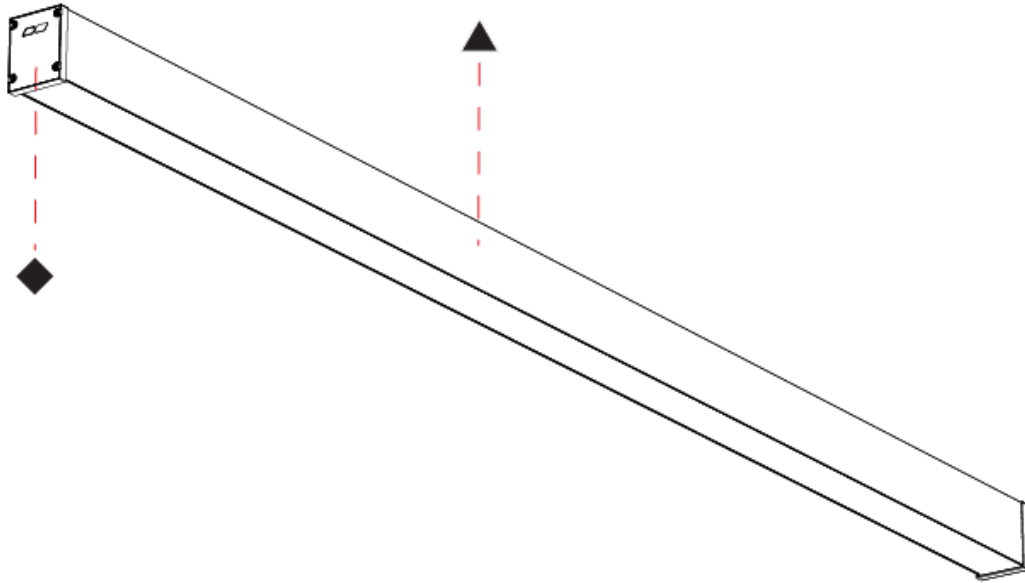

SLIDER STRAIGHT IP54 SURFACE

A3D392-

PROJECT

TYPE

SPECIFIER

QUANTITY

DATE