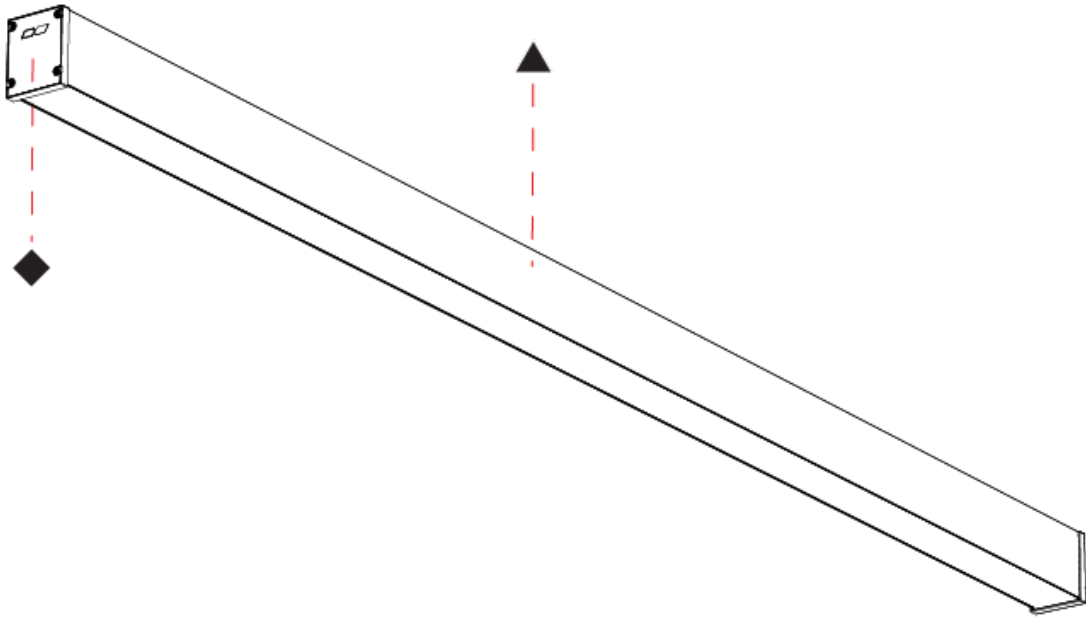

## SLIDER STRAIGHT IP54 SURFACE

A3D394-

PROJECT

TYPE

SPECIFIER

QUANTITY

DATE

A