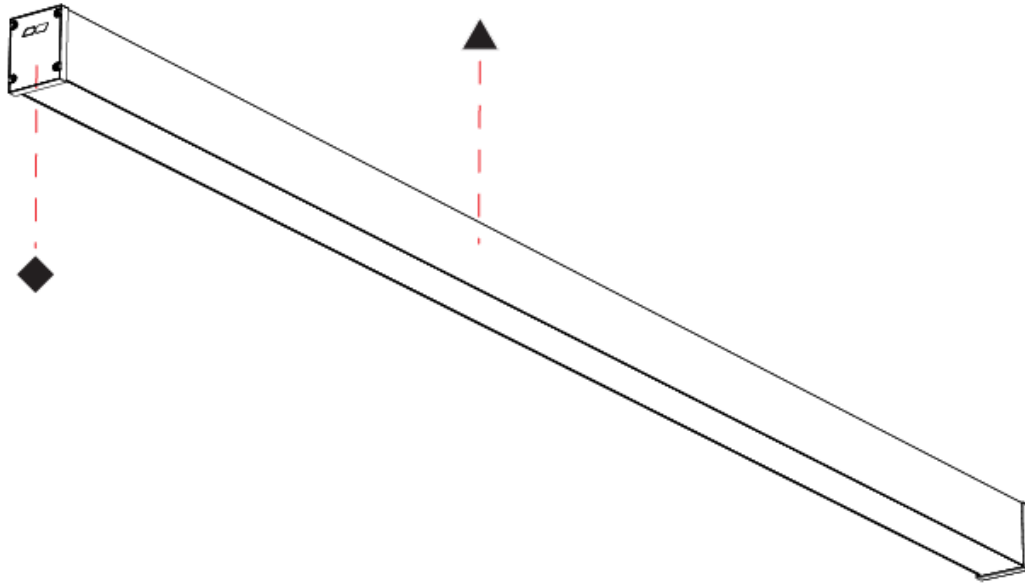

SLIDER STRAIGHT IP54 SURFACE

A3D389-

PROJECT

TYPE

SPECIFIER

QUANTITY

DATE