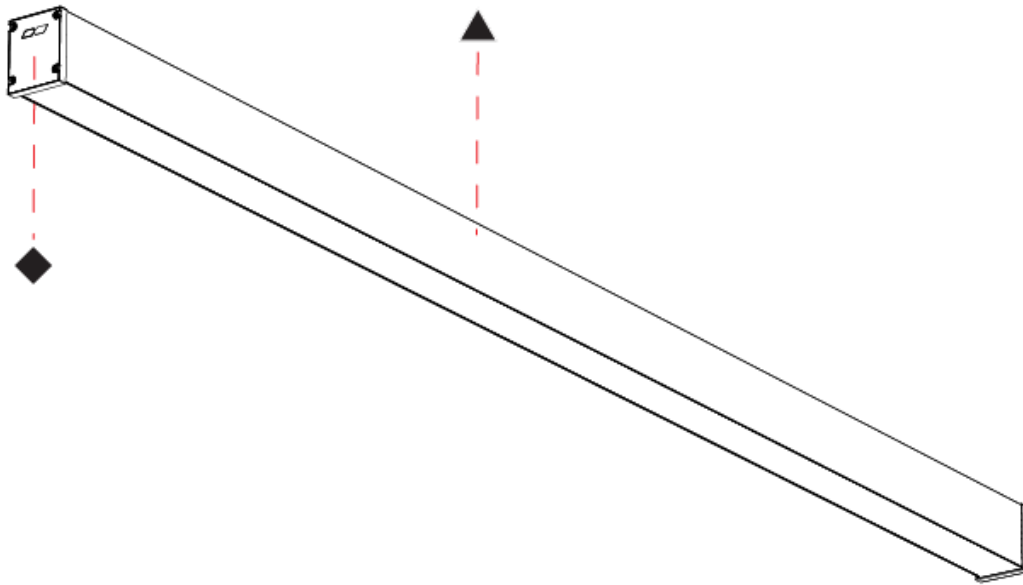

## SLIDER STRAIGHT IP54 SURFACE

A3D390-

PROJECT

TYPE

SPECIFIER

QUANTITY

DATE

A