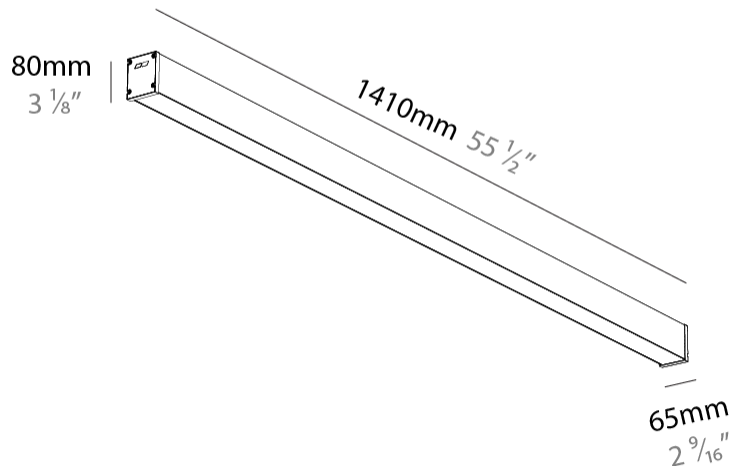

1. To build a product code in our configurator select the specify button on the base model # product page
2. To build a manual product code on this datasheet choose from the options listed below in blue font and add the suffix to the base model #

GENERAL

Series: Slider Straight IP54
Partner: Prolicht
Division: Architectural
Installation: Surface
Product Type: Linear Profiles
Mounting Location: Ceiling
Light Distribution: Direct

PHYSICAL

Shape: Rectangle
Length (mm): 1410
Length (in): 55 1/2
Width (mm): 65
Width (in): 2 9/16
Height (mm): 80
Height (in): 3 1/8
Weight (kg): 2.420

Diffuser: [Diffuser - Opal](#), [Micro-prism](#), [Clear Micro-prism](#), [Glare Control](#), [Wallwasher Right](#), [Wallwasher Left](#), [Wallwash Double Asymmetric](#)

Fixture Finish: [SSR / BKV / CWI / CRY / HAB / UFT / ITA / RUA / FTG / MYG / LOD / PUS / FRO / FUP / KIA / POP / BLS / SPG / MEY / GOH / CHC / COM / ABZ / JAG / OBR / MOS / ROR](#)

Fixture Material: Aluminum Die Cast

ELECTRICAL

Lamp Type: LED (Zhaga Standard)
Input Wattage (W): 30
Total Output Wattage (W): 27.3
Dimming: Non-Dimmable
Driver Included: No
Driver Location: Remote
Driver Class: Class 2
Input Voltage (V): 120
Upon Request: DALI Dimming, MATTER Dimming

LED

Color Temperature (°K): 2700 / 3000 / 3500 / 4000
Max. Delivered Lumen (lm): 3097 - 4306
Nominal Lumen (lm): 4780 - 4990
CRI: >90 CRI
Lamp Life (hrs): 50000

OPTICAL

RATINGS AND CERTIFICATIONS

Certified By: Certified for North American Standards
IP rating: IP54